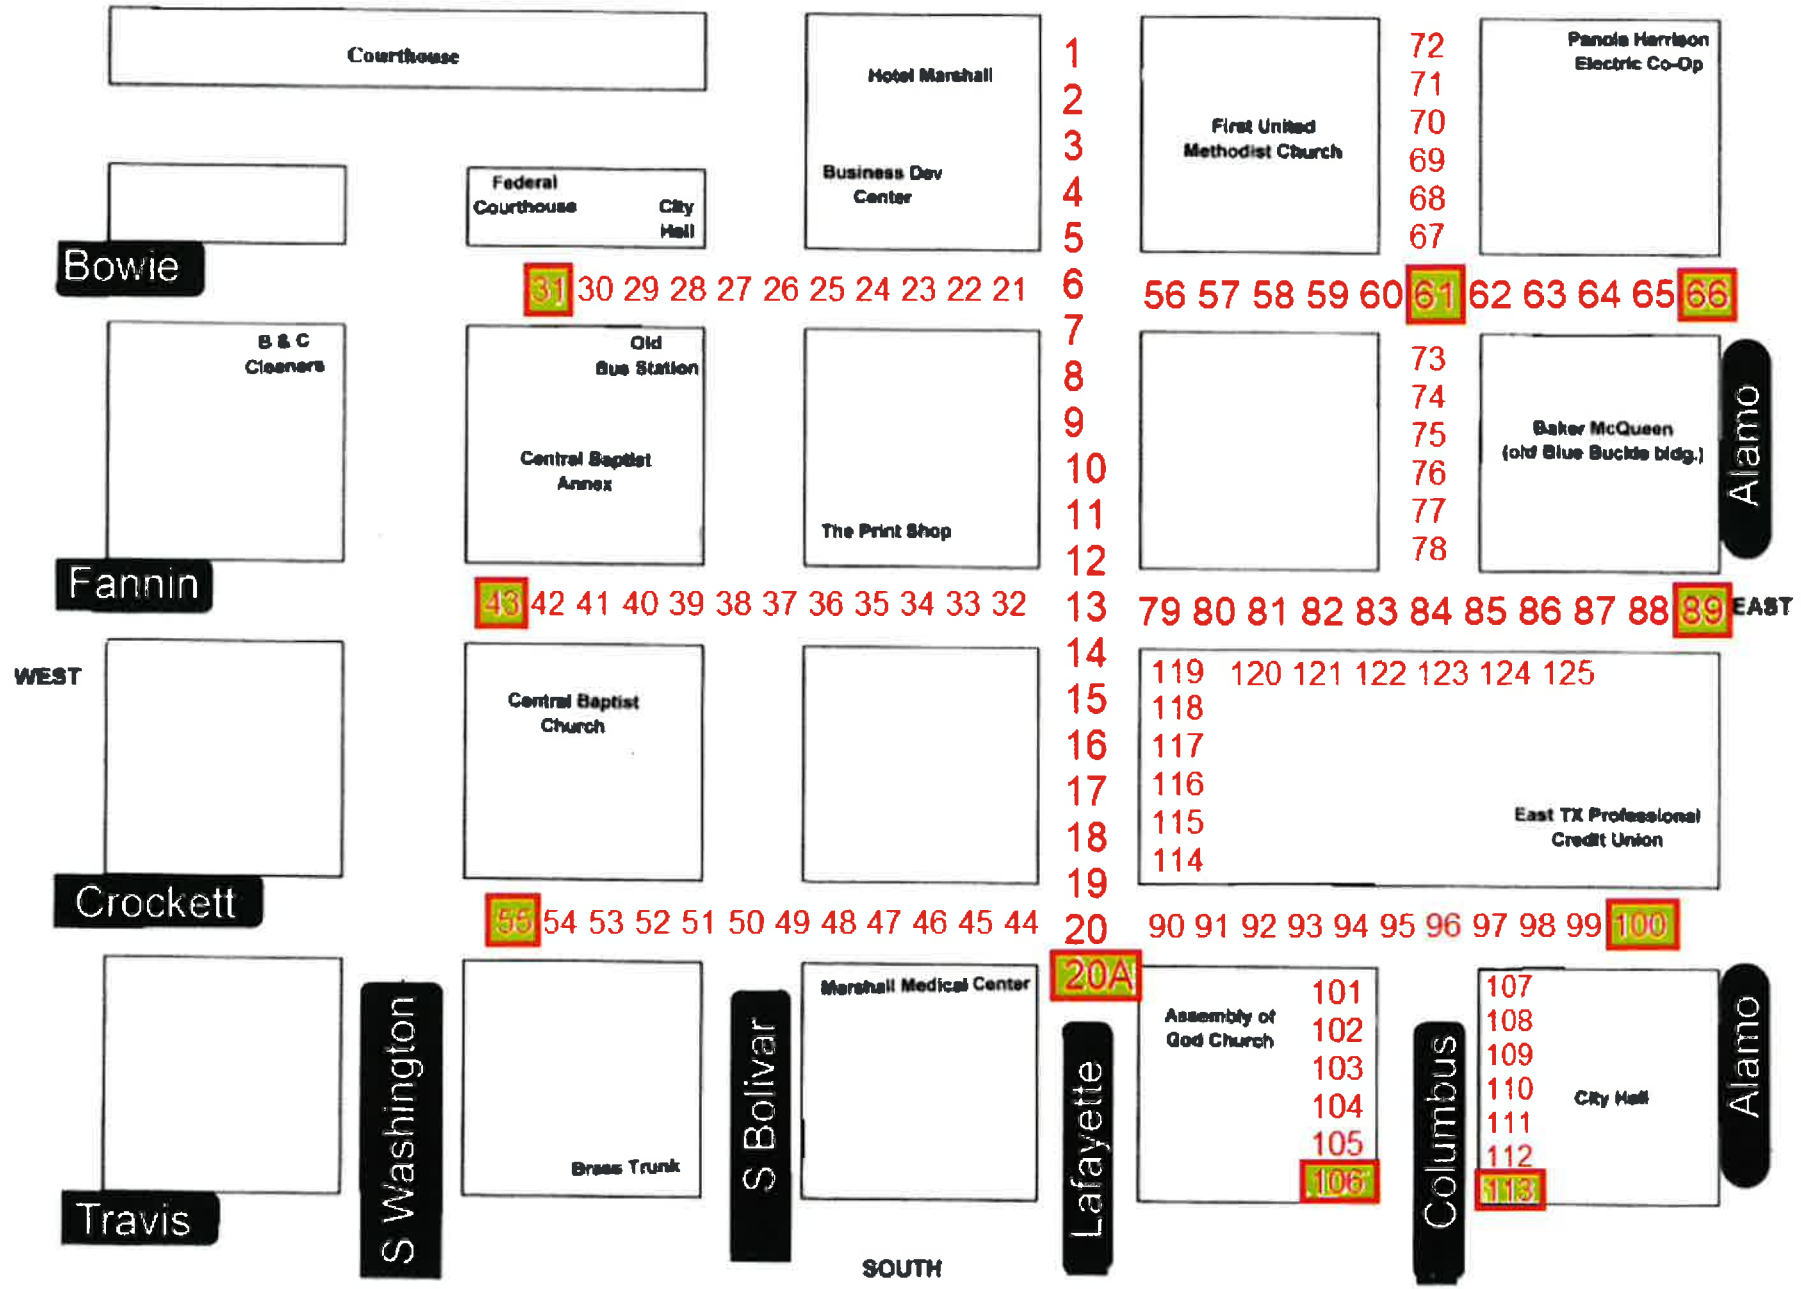

2024 WOL Parade Numbered Line-up Map

WEST GRAND

EAST GRAND

WEST BURLESON

EAST BURLESON

NORTH FRANKLIN

NORTH WELLINGTON

NORTH WASHINGTON

NORTH BOLIVAR

NORTH LAFAYETTE

WEST RUSK

WEST RUSK

NORTH WASHINGTON

EAST RUSK

WEST AUSTIN

WEST AUSTIN

NORTH WASHINGTON

EAST AUSTIN

WEST HOUSTON

WEST HOUSTON

EAST HOUSTON

WEST BOWIE

EAST BOWIE

Christmas Parade Route 2024